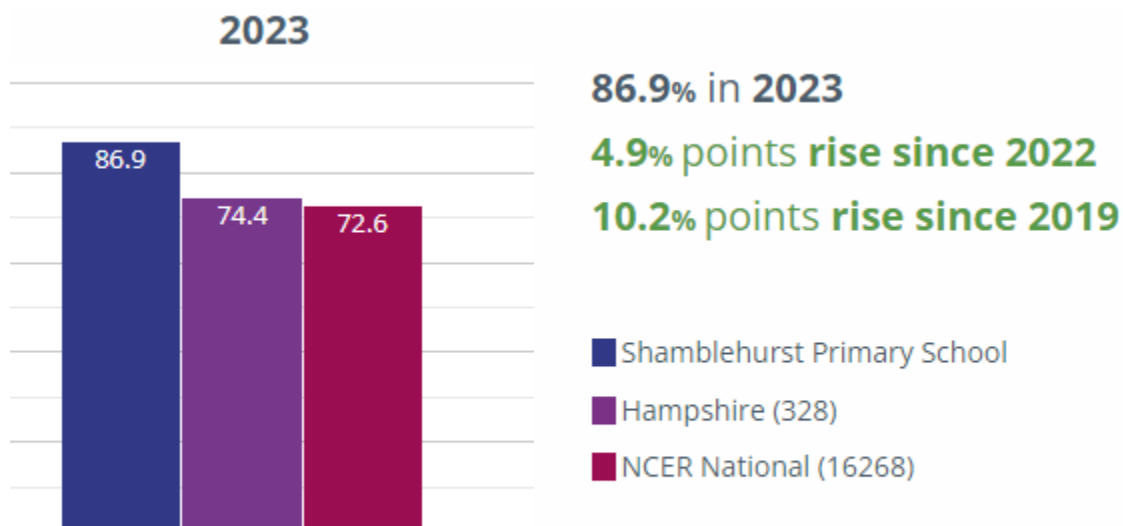

## Key Stage 2 Results 22-23 Shamblehurst Primary School

### Reading – achieved standard