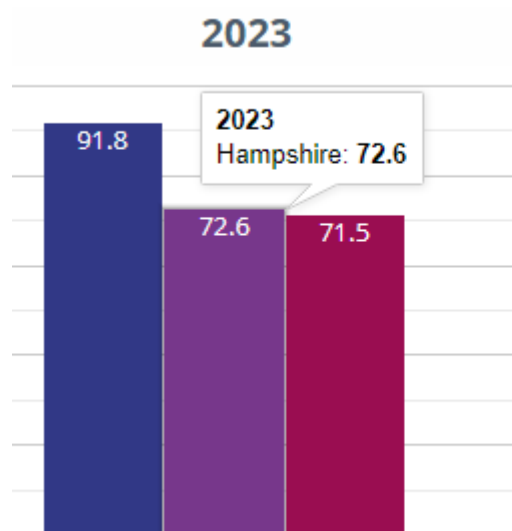

## Key Stage 2 Results 22-23 Shamblehurst Primary School

### Reading – achieved standard

## Writing – achieving standard

**91.8% in 2023**

**13.1% points rise since 2022**

**0.1% points rise since 2019**

■ Shamblehurst Primary School

■ Hampshire (328)

■ NCER National (16268)