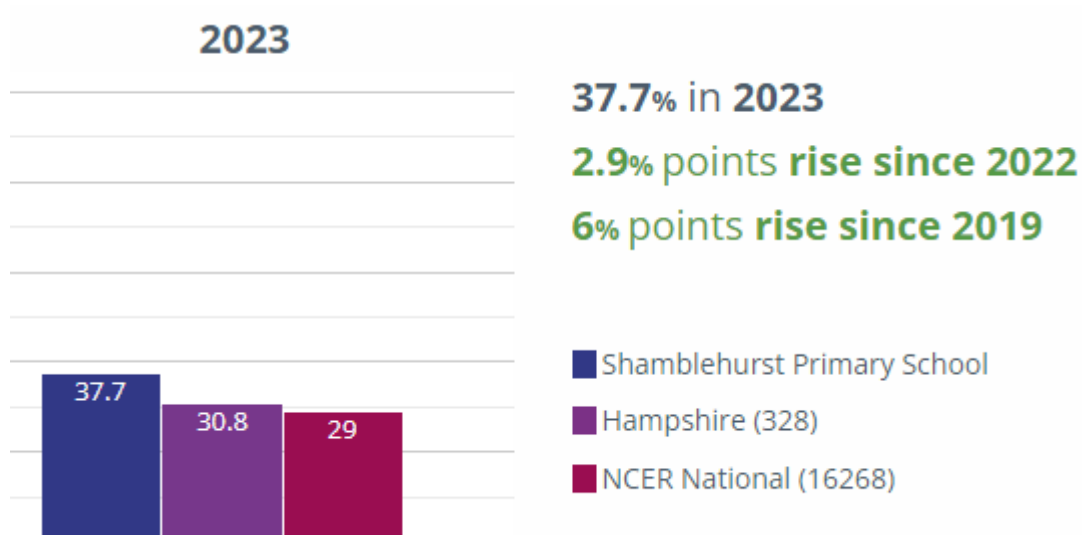

Reading – high attainers