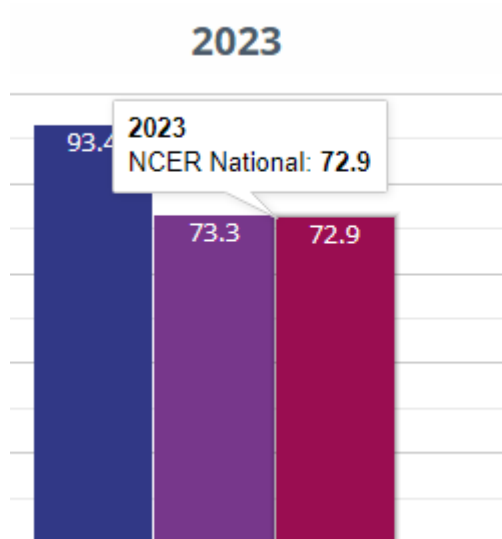

## Writing – achieving standard

**91.8% in 2023**

**13.1% points rise since 2022**

**0.1% points rise since 2019**

■ Shamblehurst Primary School

■ Hampshire (328)

■ NCER National (16268)

## Writing – high attainers

**14.8% in 2023**

**4.3% points drop since 2022**

**33.5% points drop since 2019**

■ Shamblehurst Primary School

■ Hampshire (328)

■ NCER National (16268)

## Maths – achieved standard

**93.4% in 2023**

**17% points rise since 2022**

**15.1% points rise since 2019**

■ Shamblehurst Primary School

■ Hampshire (328)

■ NCER National (16268)

## Maths – high attainers

**34.4% in 2023**

**17.5% points rise since 2022**

**0.6% points drop since 2019**

■ Shamblehurst Primary School

■ Hampshire (328)

■ NCER National (16268)