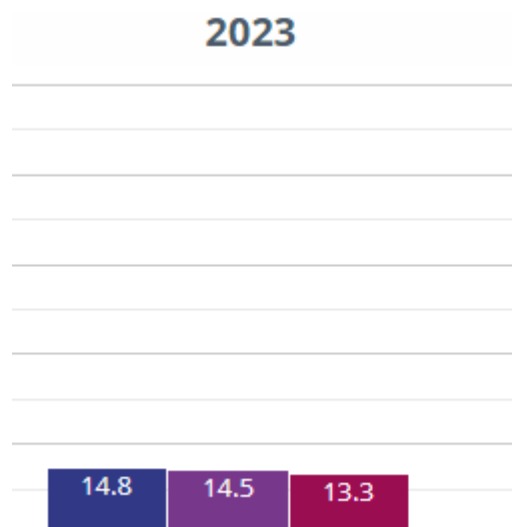

### Reading – high attainers

## Writing – achieving standard

**91.8% in 2023**

**13.1% points rise since 2022**

**0.1% points rise since 2019**

■ Shamblehurst Primary School

■ Hampshire (328)

■ NCER National (16268)

## Writing – high attainers

**14.8% in 2023**

**4.3% points drop since 2022**

**33.5% points drop since 2019**

■ Shamblehurst Primary School

■ Hampshire (328)

■ NCER National (16268)

## Maths – achieved standard

**93.4% in 2023**

**17% points rise since 2022**

**15.1% points rise since 2019**

■ Shamblehurst Primary School

■ Hampshire (328)

■ NCER National (16268)