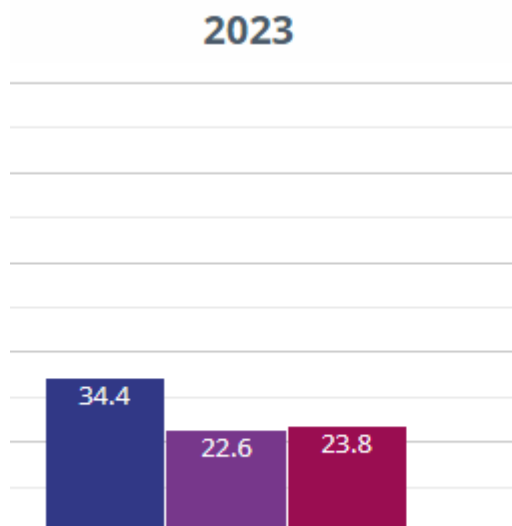

## Writing – achieving standard

**91.8% in 2023**

**13.1% points rise since 2022**

**0.1% points rise since 2019**

■ Shamblehurst Primary School

■ Hampshire (328)

■ NCER National (16268)

## Writing – high attainers

**14.8% in 2023**

**4.3% points drop since 2022**

**33.5% points drop since 2019**

■ Shamblehurst Primary School

■ Hampshire (328)

■ NCER National (16268)

## Maths – achieved standard

**93.4% in 2023**

**17% points rise since 2022**

**15.1% points rise since 2019**

■ Shamblehurst Primary School

■ Hampshire (328)

■ NCER National (16268)

## Maths – high attainers

**34.4% in 2023**

**17.5% points rise since 2022**

**0.6% points drop since 2019**

■ Shamblehurst Primary School

■ Hampshire (328)

■ NCER National (16268)